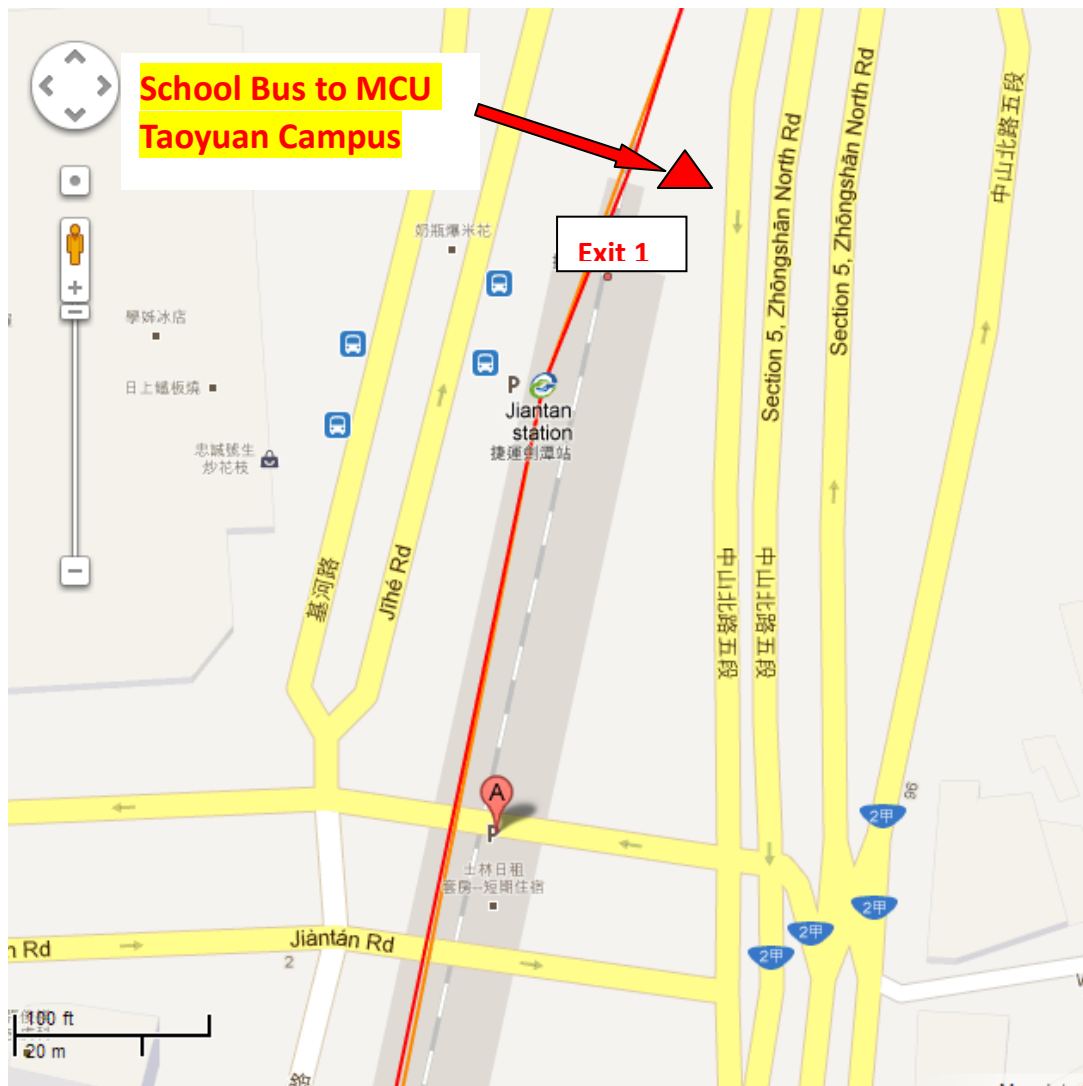

Come to Conference Venue

From Taipei City

Picture 1/3

**Conference Venue at
MCU Taoyuan Campus**

**Taoyuan CKS International
Airport**

Come to Conference Venue

From Taipei City

Picture 2/3

Metro System of Taipei city

School bus to Taoyuan
Campus (at Jiang-tan Station)

Taipei Main Station

Come to Conference Venue From Taipei City

Picture 3/3

Jian-tan Metro Station in Taipei City

Come to Conference Venue by Local Bus in Taoyuan City

(Please be prepared that local people usually don't line up for bus.
Hmm... clearly more discipline is needed)

Ming Chuan University Taoyuan Campus Map

銘傳大學桃園校區平面配置圖